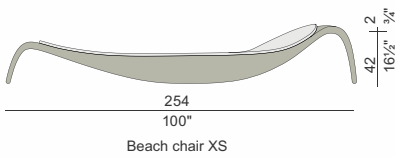

LEAF BEACH CHAIR

Beach chair XS, java

Typology

cm inch

Materials

Fiber

018
java

RRP/UVP