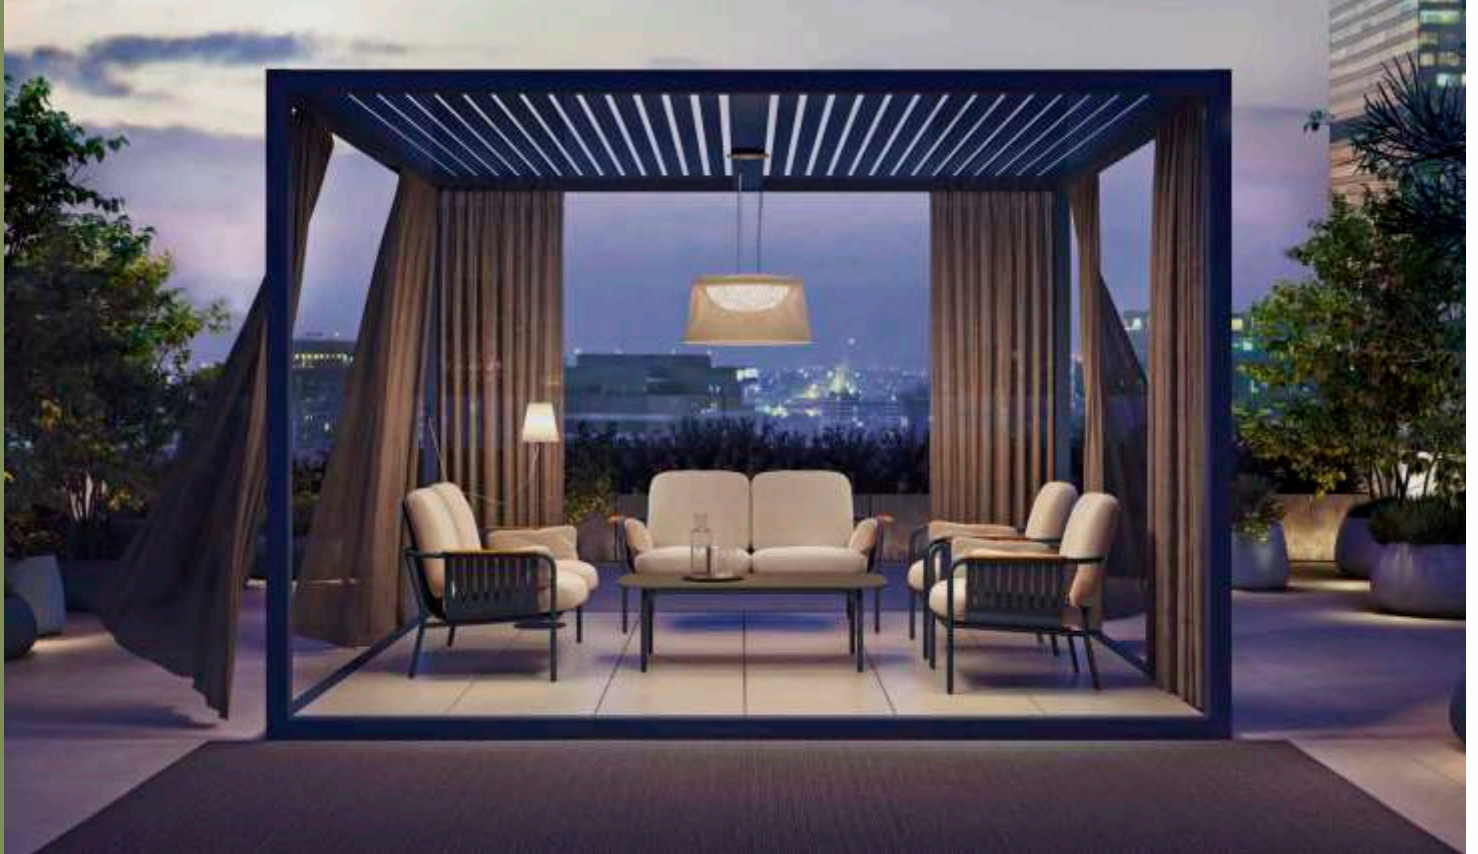

BLACK

ANODIZED

PERGOLA

COLLECTION

GANDIABLASCO has designed a new collection FLEX PERGOLAS together with Gensler, a global architecture and design firm wholly committed to sustainability and the power of design as a tool for transformation. It is a completely versatile concept, based on 3 sideways measurements, that allows for the configuration of an enormous variety of large and multi-purpose spaces, from shelters with ceilings which make outdoor living possible all year round, to work spaces ranging from collaborative meeting environments to areas for individual concentration.