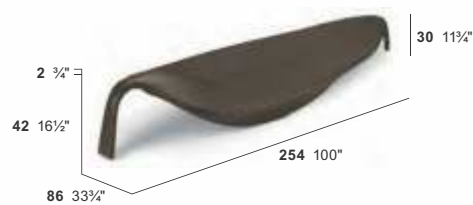

LEAF BEACH CHAIR

Beach chair XS, java

Typology

cm inch

Materials

Fiber

018
java

RRP/UVP

BEACH CHAIR XS
Sonnenliege XS

018

15 kg
33 lbs

CUSHION
Kissen

035018

035018018

99035018000

56035018000