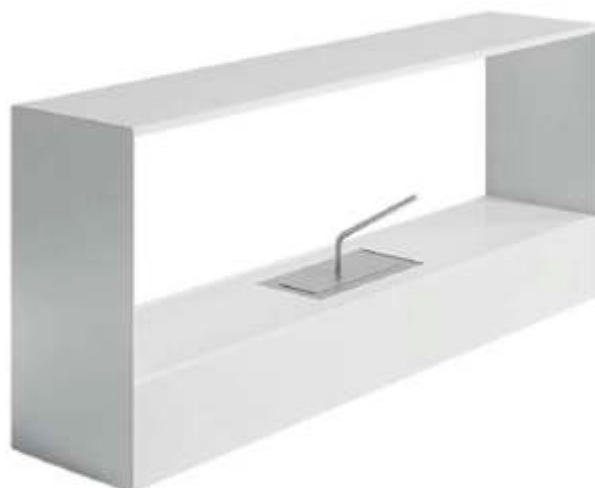

LLAR

Bioethanol chimney series for the company Turfs and Trees. Different shapes and sizes of architectural inspiration form a family with variety of dimensions. They are made of lacquered stainless steel getting different colors. Llar follows the Outdoor and Pas